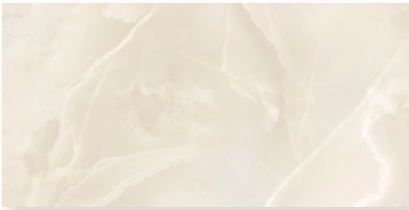

47"x110"

2x2 Mosaic

Arches
Mosaic

**12"x24" Size only available in Cross Cut*

AVAILABLE COLORS

Amber Cross-Cut

Amber Vein-Cut

Azul Cross-Cut

Azul Vein-Cut

Crystal Cross-Cut

Crystal Vein-Cut

Jade Cross-Cut

Jade Vein-Cut

Jade Cros-Cut & Jade Vein Cut | 47"x110"

Azul Cross-Cut & Azul Vein Cut | 47"x110"

Crystal | 47"x110" & Arches Mosaic