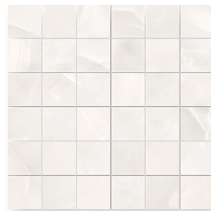

47"x110"

2x2 Mosaic

Arches
Mosaic

**12"x24" Size only available in Cross Cut*

AVAILABLE COLORS

Amber Cross-Cut

Amber Vein-Cut

Azul Cross-Cut

Azul Vein-Cut

Crystal Cross-Cut

Crystal Vein-Cut

Jade Cross-Cut

Jade Vein-Cut

Jade Cros-Cut & Jade Vein Cut | 47"x110"

Azul Cross-Cut & Azul Vein Cut | 47"x110"

Crystal | 47"x110" & Arches Mosaic