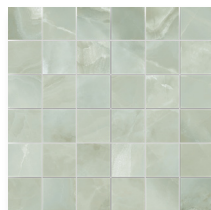

47"x110"

2x2 Mosaic

Arches
Mosaic

**12"x24" Size only available in Cross Cut*

AVAILABLE COLORS

Amber Cross-Cut

Amber Vein-Cut

Azul Cross-Cut

Azul Vein-Cut

Crystal Cross-Cut

Crystal Vein-Cut

Jade Cross-Cut

Jade Vein-Cut

Jade Cros-Cut & Jade Vein Cut | 47"x110"

Azul Cross-Cut & Azul Vein Cut | 47"x110"

Crystal | 47"x110" & Arches Mosaic