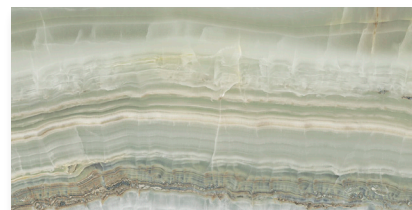

Azul Vein-Cut

Crystal Cross-Cut

Crystal Vein-Cut

Jade Cross-Cut

Jade Vein-Cut

Jade Cros-Cut & Jade Vein Cut | 47"x110"

Azul Cross-Cut & Azul Vein Cut | 47"x110"

Crystal | 47"x110" & Arches Mosaic