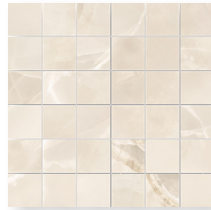

47"x110"

2x2 Mosaic

Arches
Mosaic

**12"x24" Size only available in Cross Cut*

AVAILABLE COLORS

Amber Cross-Cut

Amber Vein-Cut

Azul Cross-Cut

Azul Vein-Cut

Crystal Cross-Cut

Crystal Vein-Cut

Jade Cross-Cut

Jade Vein-Cut

Jade Cros-Cut & Jade Vein Cut | 47"x110"

Azul Cross-Cut & Azul Vein Cut | 47"x110"

Crystal | 47"x110" & Arches Mosaic